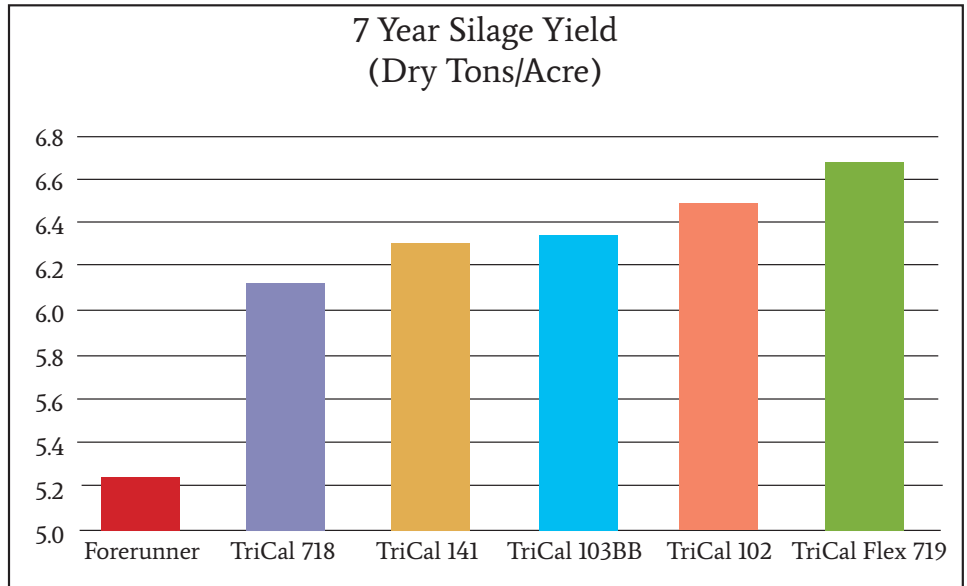

Flex 719 Winter Triticale

Primary Uses:

- Fall/Winter grazing
- Silage
- Hay

Key Attributes:

- Awnletted (reduced beard length)
- Moderate plant height
- Good straw strength
- Good early seedling vigor
- High seed yield
- High silage yield
- Good silage quality
- Adapted widely throughout the Northern US

Comparison Chart:

	SILAGE YIELD ¹	SILAGE QUALITY ²	MATURITY ³	HEIGHT ⁴	LODGING ⁵	SEED YIELD ⁶	AWN LENGTH ⁷		
Trical 102	8	7	4	8	5	3	3		
Trical 103BB	7	9	4	7	5	5	2		
Trical 718	6	7	3	6	3	7	4		
Trical 141 *	7	8	3	6	2	6	4		
Trical Flex 719	9	8	3	6	2	9	3		

1. Yields expressed at 35% dry matter. 9=Excellent: 1=Poor.
 2. Comparative relative feed values.
 3. 1=very early: 9=very late.
 4. 1= short: 9=tall.
 5. 1=no lodging: 9=Prone to lodging
 6. Seed Yield in Lbs/Acre. 9=Excellent: 1=Poor.
 7. Awn Length 1= Totally Awnless 9= Fully Awned
- * Facultative Triticale