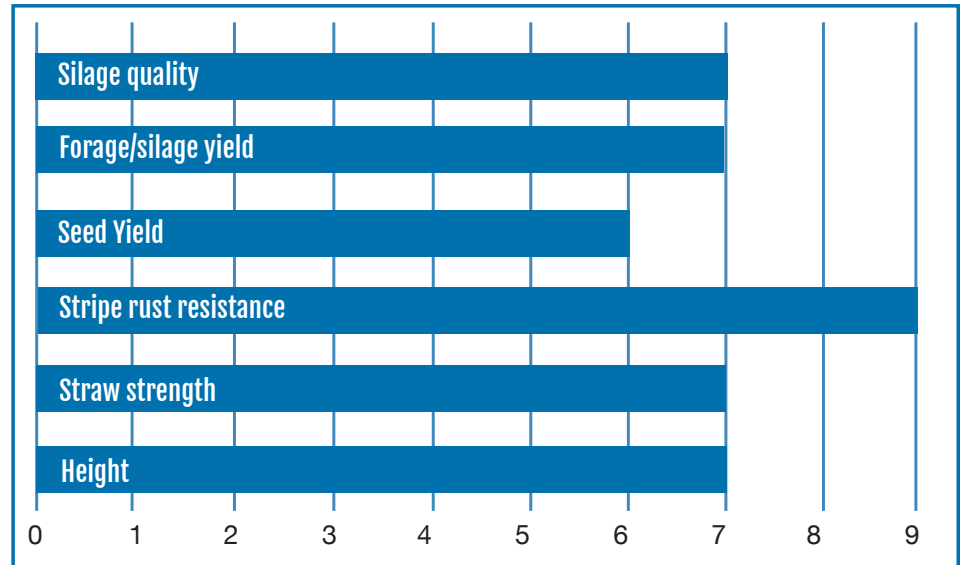

Legend™ Triticale

Primary Uses:

- Silage
- Fall/Winter Grazing
- Hay

Key Attributes:

- **Completely awnless**
- Facultative
- Mid-tall plant height
- Late maturity
- Good silage quality
- Pre-dough market

Ratings 1-9; 9=Excellent

California Silage Yield (tons/ac @ 35% DM)

Location†	2016	2016	2016	2016	2017	2017	2018	2018	2018	3 Year Avg 9 Locations
	WD	GR	HF	VS	HF	TUR	BK	HF	VS	
LEGEND	20.2	8.8	28.4	24.0	14.9	23.5	18.2	14.8	22.3	19.5
CAMELOT BRAND	10.2	11.8	28.7	24.1	19.3	16.0	17.2	9.9	22.1	17.7
LANCE BRAND	15.0	6.4	28.2	20.3	15.5	17.4	19.3	11.6	23.0	17.4
CV %	11.3	14.0	13.0	13.7	20.5	16.2	19.7	NA	16.8	