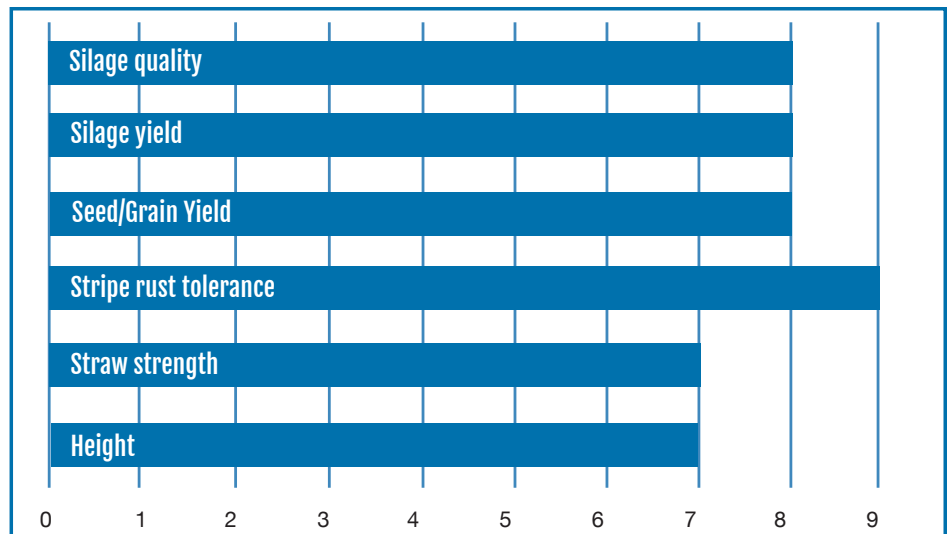

Swift 77™ Spring Triticale

Primary Uses:

- Silage
- Grain

Key Attributes:

- Fully awned
- Mid-tall plant height
- Very early maturity
- Good silage quality
- Soft dough market
- Replacement for spring wheat

2016-2018 Grain Yields

ENTRY	2018	2017	2016	2016-18 loc avg Grain Yield
	2 loc avg Grain Yield	3 loc avg Grain Yield	2 loc avg Grain Yield	
----- lbs/acre -----				
Swift 77	6264	7447	7199	7038
SY 115T	6453	7114	7181	6944
SY 158T	6342	7335	x	6938
TRICAL 105	6304	7354	6679	6861
WB-Pacheco	6186	7516	6388	6813
CAMELOT	5603	6652	7009	6454
PR-1404	5273	6273	5357	5725
Summit 515	5368	5783	x	5617
WB-Patron	4876	5547	x	5278
CV	7	19		
LSD (5%)	790	1006		

Locations: Traver, Woodland, Corcoran, and Huron.

Ratings 1-9; 9=Excellent
Updated 2/19/2019