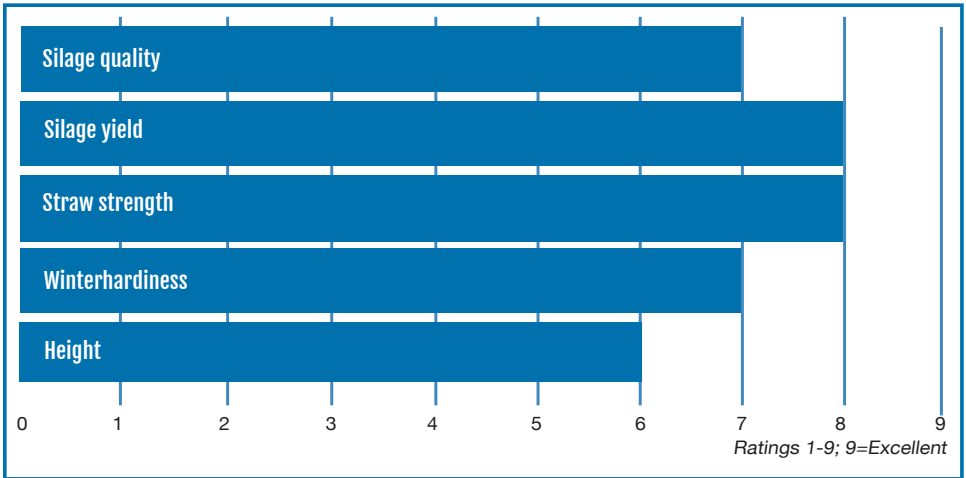

**ACE**<sup>™</sup>  
**TRITICALE**

# Key Attributes:

- Winter
- Fully Awned (Bearded)
- Medium maturity
- Good straw strength
- Good winterhardiness
- Semi-erect fall growth habit
- Good fall seedling vigor
- High silage yields
- Mid-tall plant height
- Adapted widely throughout