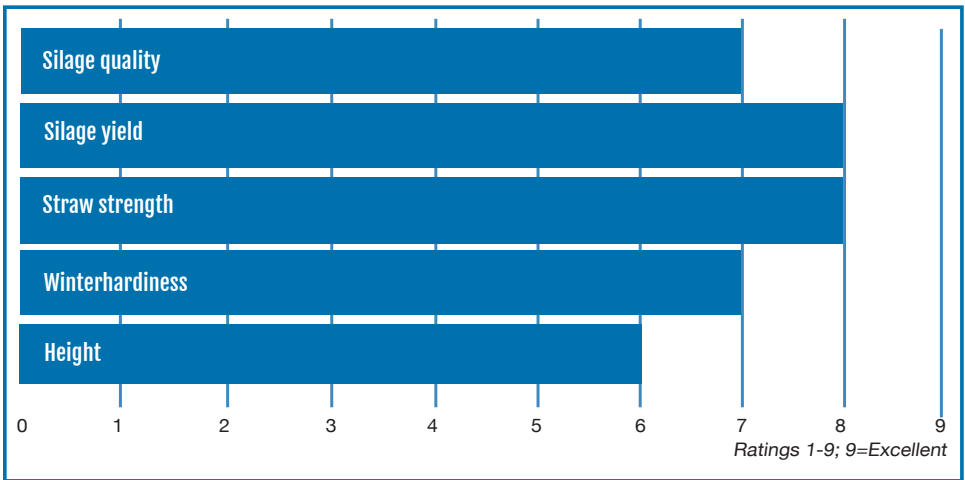

ACE[™]
TRITICALE

Key Attributes:

- Winter
- Fully Awned (Bearded)
- Medium maturity
- Good straw strength
- Good winterhardiness
- Semi-erect fall growth habit
- Good fall seedling vigor
- High silage yields
- Mid-tall plant height
- Adapted widely throughout Mid-Atlantic and Northern US

2020 Willsboro, NY Silage Trials

Variety Name	Feekes	t/ac @ 35% DM
TriCal Ace™	9	11.8
EXP #44	9	11.3
EXP #48	9	11.1
TriCal Thor™	9	10.8
TriCal Gainer™	9	10.8
TriCal Gunner	9	10.7
Hy Octane	9	10.3
EXP #47	9.5	10.2
TriCal Surge™	9	10.1
EXP #42	9	10.0
TriCal Flex™	9	9.9