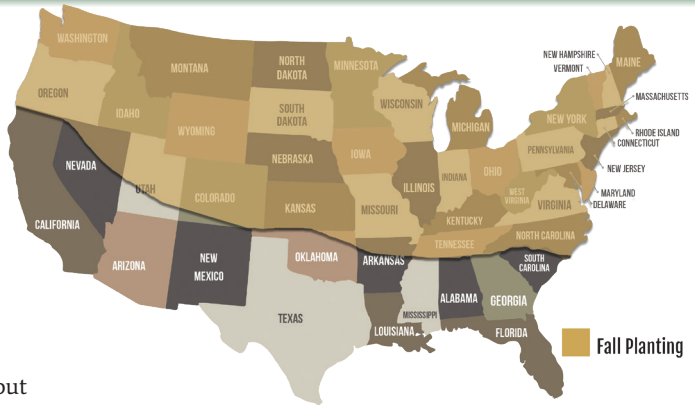

ACE[™]
TRITICALE

Key Attributes:

- Winter
- Fully Awned (Bearded)
- Medium maturity
- Good straw strength
- Good winterhardiness
- Semi-erect fall growth habit
- Good fall seedling vigor
- High silage yields
- Mid-tall plant height
- Adapted widely throughout Mid-Atlantic and Northern US

2020 Willsboro, NY Silage Trials

Variety Name	Feekes	t/ac @ 35% DM
TriCal Ace™	9	11.8
EXP #44	9	11.3
EXP #48	9	11.1
TriCal Thor™	9	10.8
TriCal Gainer™	9	10.8
TriCal Gunner	9	10.7
Hy Octane	9	10.3
EXP #47	9.5	10.2
TriCal Surge™	9	10.1
EXP #42	9	10.0
TriCal Flex™	9	9.9