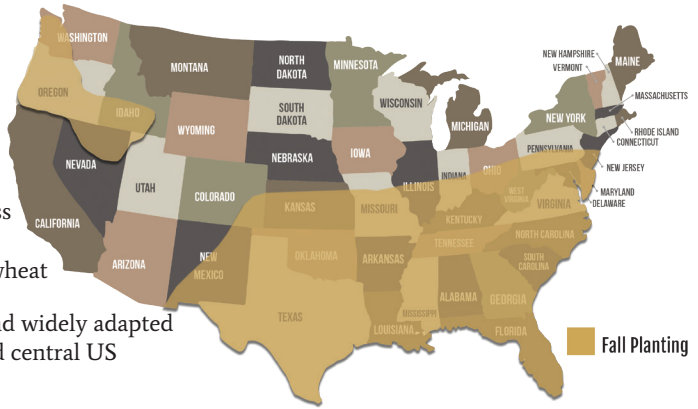

BighornTM

WHEAT

Key Attributes:

- Winter
- Beardless
- High silage quality
- Excellent winterhardiness
- Excellent dual purpose wheat
- Adapted for the PNW and widely adapted throughout southern and central US