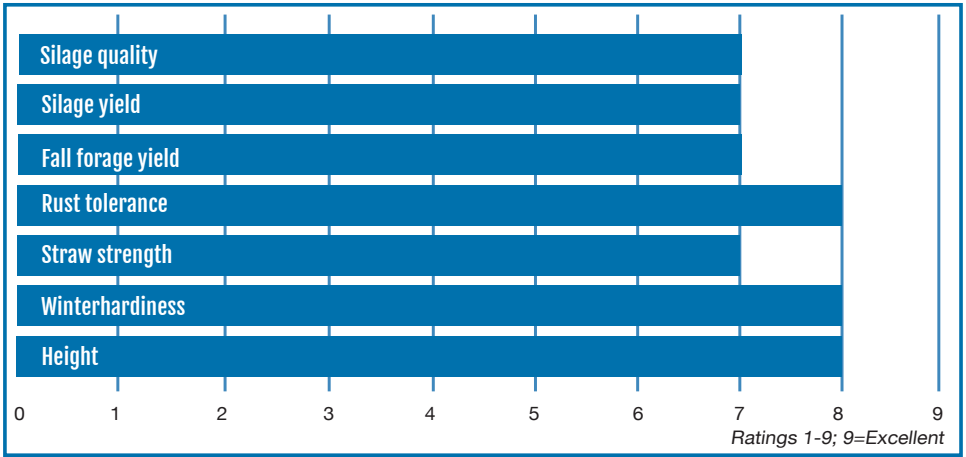

BighornTM

WHEAT

Key Attributes:

- Winter
- Beardless
- High silage quality
- Excellent winterhardiness
- Excellent dual purpose wheat
- Adapted for the PNW and widely adapted throughout southern and central US