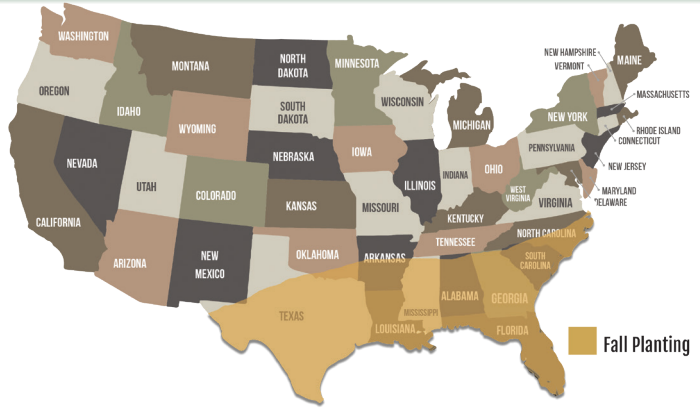

CadillacTM

FORAGE OATS

Key Attributes:

- Early maturity
- Really good disease tolerance
- Straw strength
- Good grazer
- High grain yield

2023 Tifton, Georgia Oat Performance Data Dry Pounds/Acre