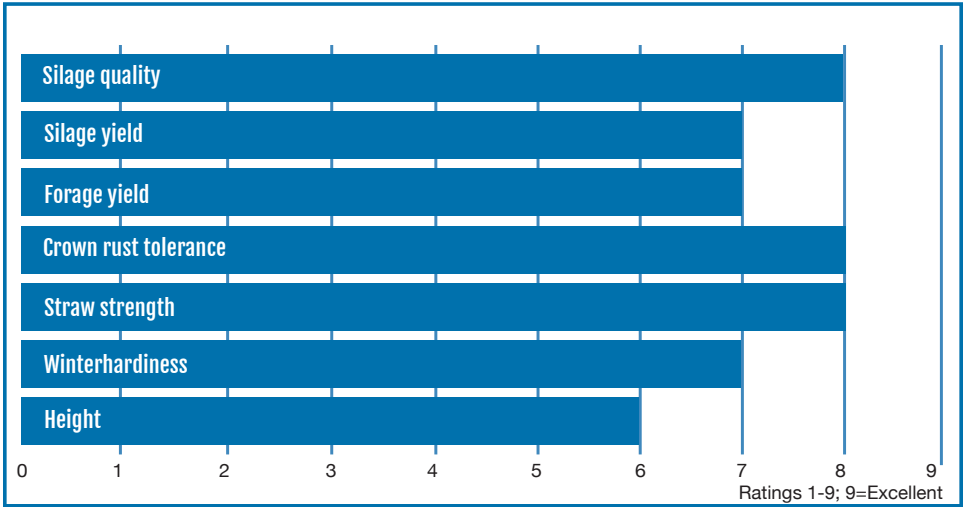

CadillacTM

FORAGE OATS

Key Attributes:

- Early maturity
- Really good disease tolerance
- Straw strength
- Good grazer
- High grain yield

2023 Tifton, Georgia Oat Performance Data Dry Pounds/Acre