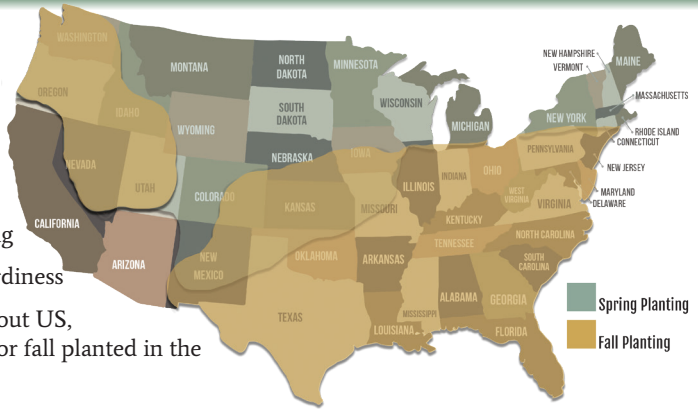

Hybrid FlexTM

TRITICALE

Key Attributes:

- Dual planting window, spring/fall
- Awnletted
- Earlier maturity than Flex™
- Great for double cropping
- Above average winterhardiness
- Widely adapted throughout US, spring planted in North or fall planted in the South and the PNW

2023 Headland, Alabama

Products	Harvested 1/17/2023	Harvested 2/12/2023	Harvested 3/16/2023	Harvested 4/21/2023	Early season	Late Season	Season totals
TriCal Hybrid Flex™	2664	1344	1373	2575	4007	3948	7955
TriCal Surge™	3125	1312	1542	1762	4437	3304	7741
TriCal 342	3062	888	812	731	3950	1544	5493
TriCal 1143	2400	1028	548	905	3428	1453	4881