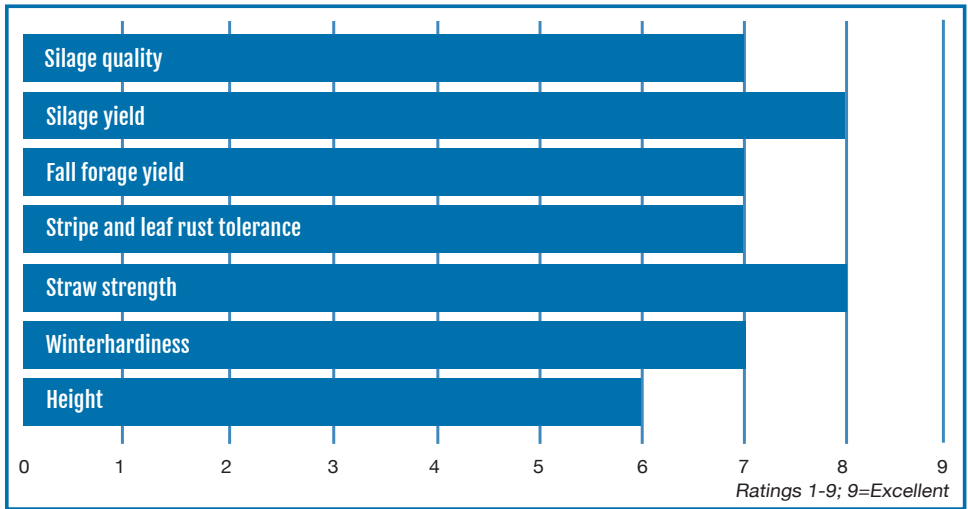

Hybrid FlexTM

TRITICALE

Key Attributes:

- Dual planting window, spring/fall
- Awnletted
- Earlier maturity than Flex™
- Great for double cropping
- Above average winterhardiness
- Widely adapted throughout US, spring planted in North or fall planted in the South and the PNW