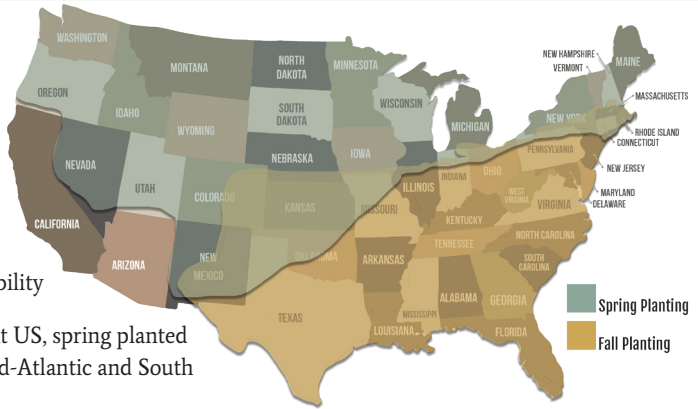

Hybrid SurgeTM

TRITICALE

Key Attributes:

- Dual planting window, spring/fall
- Awnless
- Strong early grazing
- Early maturity
- Double or triple crop capability
- Widely adapted throughout US, spring planted in North or fall planted mid-Atlantic and South