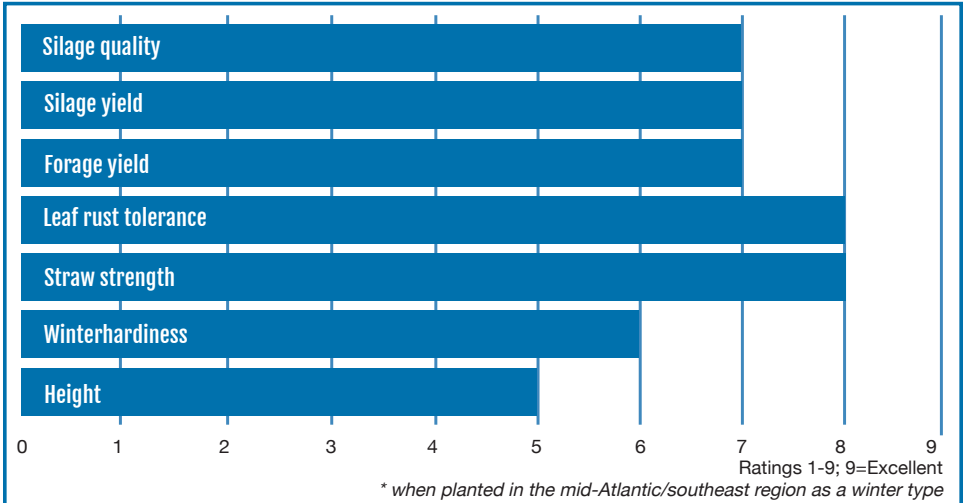

Hybrid SurgeTM

TRITICALE

Key Attributes:

- Dual planting window, spring/fall
- Awnless
- Strong early grazing
- Early maturity
- Double or triple crop capability
- Widely adapted throughout US, spring planted in North or fall planted mid-Atlantic and South