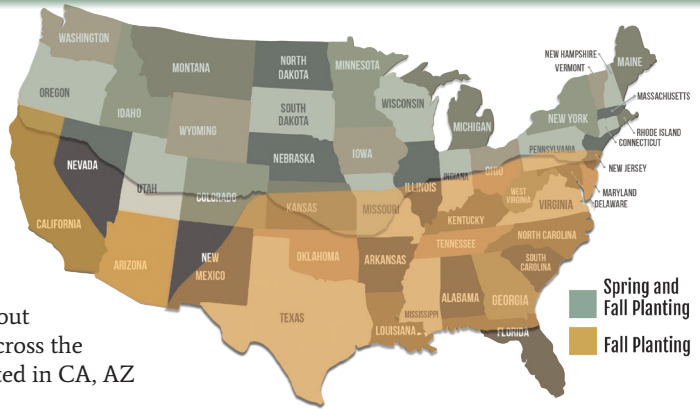

SurgeTM

TRITICALE

Key Attributes:

- Dual planting window, spring/fall
- Awnless (beardless)
- Late maturity
- High silage yield
- Good silage quality
- Widely adapted throughout the US, spring planted across the northern US or fall planted in CA, AZ and the southern US

Planted: October 17th | Harvested: May 26th *Dryland location*

Trial was conducted with farming practices of the region at a neutral site. 3 rep trial using RCB design.