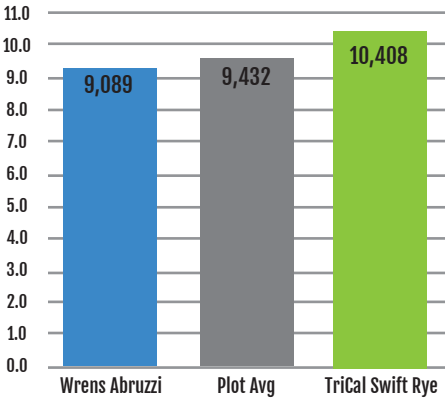

SwiftTM

CEREAL RYE

Key Attributes:

- Early maturity
- Great for double or triple cropping
- Very cold tolerant
- Produces more forage than wheat or oats

Athens, GA Forage Dry lb/ac, 3 cuttings

Headland, AL Forage Dry lb/ac, 3 cuttings