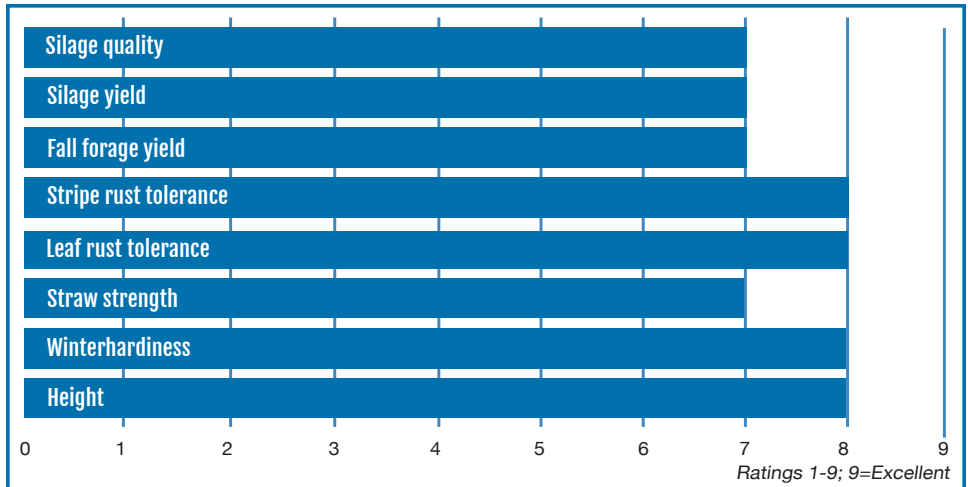

2019 -2020 PSU Short Lived Fall Forage Trials, Short Season, Single Cut

Triticale Entry	Harvest	T/A DM	CP%	NDFD 30	TTNDFD
TriCal Gunner™	21-May	6.55	9.44	50.92	45.50
TriCal Thor™	22-May	6.26	9.50	51.67	47.25
Nitrous	26-May	5.62	9.59	52.69	46.85
TriCal Flex™	21-May	5.52	9.24	50.24	44.45
BCT19004	18-May	5.26	9.58	45.88	41.82

Planting date September 25, 2019. Additional trial data available at tricalforage.com