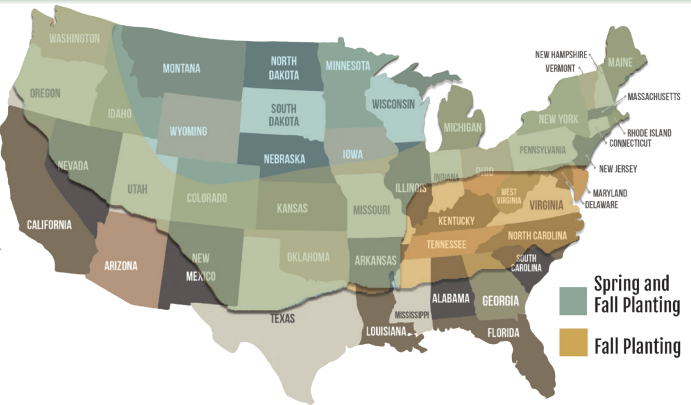

ThorTM

TRITICALE

Key Attributes:

- Dual planting window, spring/fall
- Awnletted (reduced beard length)
- Moderate plant height
- Good straw strength
- Good early seedling vigor
- High seed yield
- High silage yield
- Good silage quality
- Adapted widely throughout Pacific Northwest, Central Plains, and Northern US