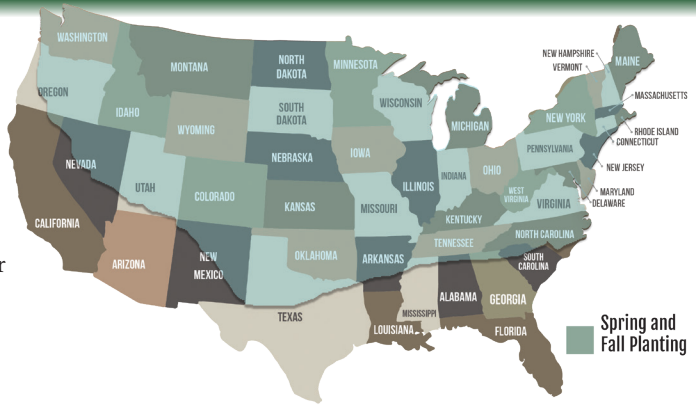

ThorTM

TRITICALE

Key Attributes:

- Dual planting window, spring/fall
- Awnletted (reduced beard length)
- Moderate plant height
- Good straw strength
- Good early seedling vigor
- High seed yield
- High silage yield
- Good silage quality
- Adapted widely throughout Pacific Northwest, Central Plains, and Northern US